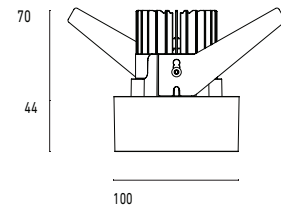

101 10 000214.022

Model

Name	Mono 100 Type 2 Recessed Downlighter
Finish	Structured Black
Area	Indoor

System

Power (Luminaire)	16W
Power (System)	19W
Voltage	240V-AC
Optics	Rotationally Symmetrical Direct 60°
Colour Temperature	3000°K
Luminous Flux	1436lm
TM30	Rf95 Rg103
CRI	Ra98
Lumen Maintenance	L90 B10 50000hrs
Chromacity	<3 McAdam Step Ellipse
Articulation	Fixed
Cut-Out	
Ingress Protection	IP44
Control Device	Remote Phase DIM (Included)
Class	III